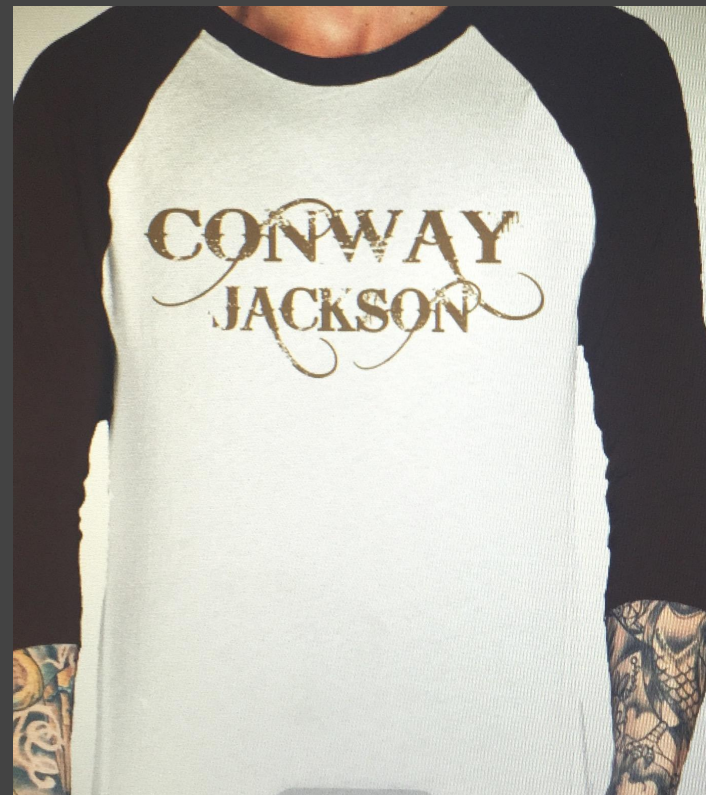

Baseball Tee:

\$15 - \$17

AM ALE

- ★ **Band or Beer Logo on bottle**
- ★ **Packaging: 6 Glass Bottle-packages:
OR**
 - Single Glass = \$8.00
 - Set of 4 Glasses = \$25 - \$30
- ★ **Where AM Ale may potentially be sold?:**
 - Bands website
 - Local Liquor stores
 - During shows
 - College bars where performing